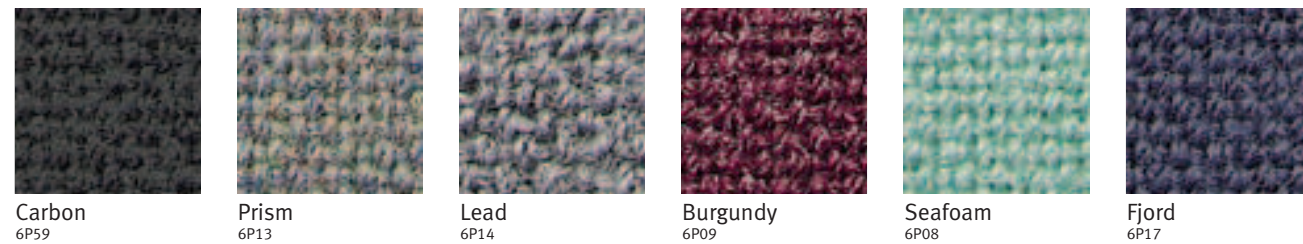

Celle colour choices

Armpad finish colour options

Base / frame finish colour options

Cellular seat and back colour options

Rhythm seat upholstery colour options *

Latitude™ seat and back upholstery colour options *

Xtreme Plus seat upholstery colour options *

Phoenix seat upholstery colour options *

Unity seat upholstery colour options *

Main Line Plus seat upholstery colour options *

*For the full range of fabric colours please refer to the fabric shade cards of Latitude, Phoenix, Unity, Main Line Plus, Rhythm and Xtreme Plus.

Colour samples are limited by the printing process and are indicative only.
PB1756 - Herman Miller, ● and Celle are registered trademarks of Herman Miller, Inc. Rhythm and Latitude are trademarks of Herman Miller, Inc.