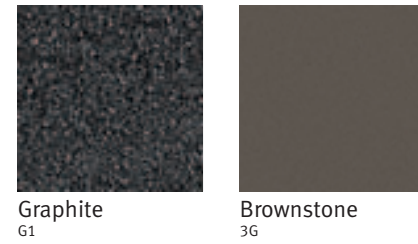

Celle colour choices

Armpad finish colour options

Base / frame finish colour options

Cellular seat and back colour options

Rhythm seat upholstery colour options *

Latitude™ seat and back upholstery colour options *

Xtreme Plus seat upholstery colour options *

Phoenix seat upholstery colour options *

Unity seat upholstery colour options *

Main Line Plus seat upholstery colour options *

*For the full range of fabric colours please refer to the fabric shade cards of Latitude, Phoenix, Unity, Main Line Plus, Rhythm and Xtreme Plus.