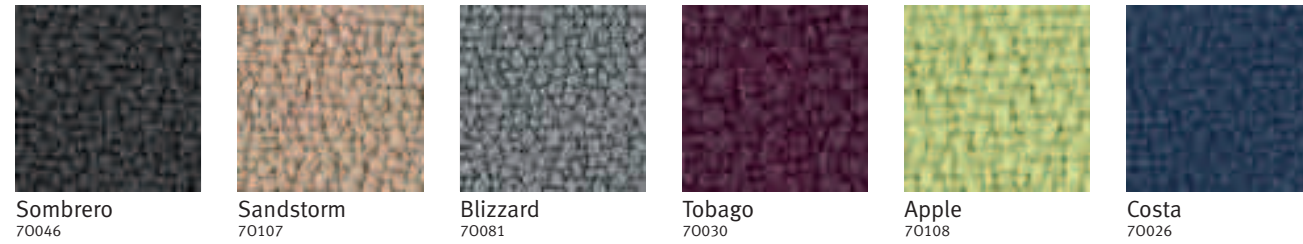

Celle colour choices

Armpad finish colour options

Base / frame finish colour options

Cellular seat and back colour options

Rhythm seat upholstery colour options *

Latitude™ seat and back upholstery colour options *

Xtreme Plus seat upholstery colour options *

Phoenix seat upholstery colour options *

Unity seat upholstery colour options *

Main Line Plus seat upholstery colour options *

*For the full range of fabric colours please refer to the fabric shade cards of Latitude, Phoenix, Unity, Main Line Plus, Rhythm and Xtreme Plus.

Colour samples are limited by the printing process and are indicative only.
PB1756 - Herman Miller, ● and Celle are registered trademarks of Herman Miller, Inc. Rhythm and Latitude are trademarks of Herman Miller, Inc.