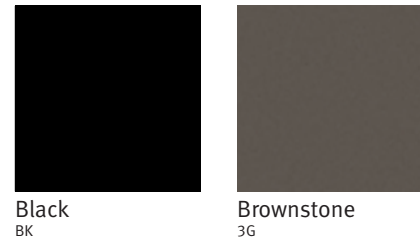

Celle colour choices

Armpad finish colour options

Base / frame finish colour options

Cellular seat and back colour options

Rhythm seat upholstery colour options *

Latitude™ seat and back upholstery colour options *

Xtreme Plus seat upholstery colour options *

Phoenix seat upholstery colour options *

Unity seat upholstery colour options *

Main Line Plus seat upholstery colour options *

*For the full range of fabric colours please refer to the fabric shade cards of Latitude, Phoenix, Unity, Main Line Plus, Rhythm and Xtreme Plus.