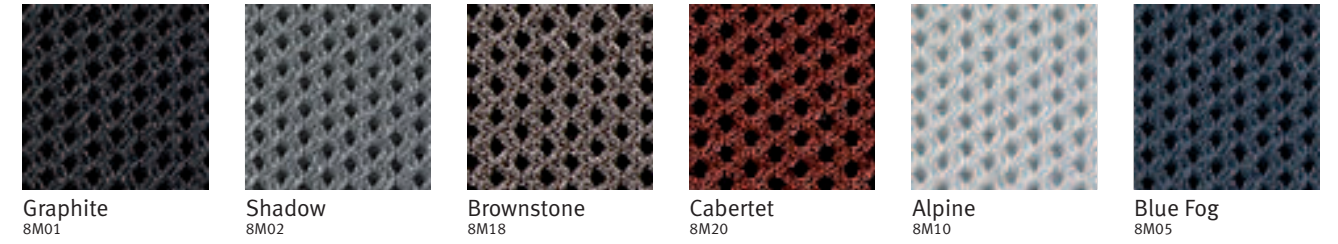

Celle colour choices

Armpad finish colour options

Base / frame finish colour options

Cellular seat and back colour options

Rhythm seat upholstery colour options *

Latitude™ seat and back upholstery colour options *

Xtreme Plus seat upholstery colour options *

Phoenix seat upholstery colour options *

Unity seat upholstery colour options *

Main Line Plus seat upholstery colour options *

*For the full range of fabric colours please refer to the fabric shade cards of Latitude, Phoenix, Unity, Main Line Plus, Rhythm and Xtreme Plus.