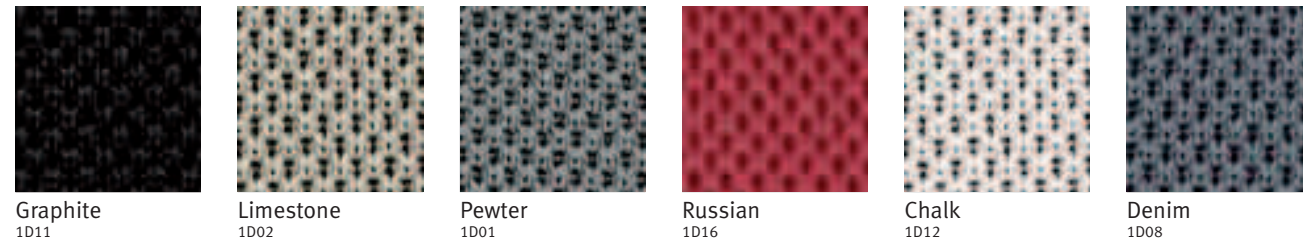

Celle colour choices

Armpad finish colour options

Base / frame finish colour options

Cellular seat and back colour options

Rhythm seat upholstery colour options *

Latitude™ seat and back upholstery colour options *

Xtreme Plus seat upholstery colour options *

Phoenix seat upholstery colour options *

Unity seat upholstery colour options *

Main Line Plus seat upholstery colour options *

*For the full range of fabric colours please refer to the fabric shade cards of Latitude, Phoenix, Unity, Main Line Plus, Rhythm and Xtreme Plus.

Colour samples are limited by the printing process and are indicative only.
PB1756 - Herman Miller, ● and Celle are registered trademarks of Herman Miller, Inc. Rhythm and Latitude are trademarks of Herman Miller, Inc.