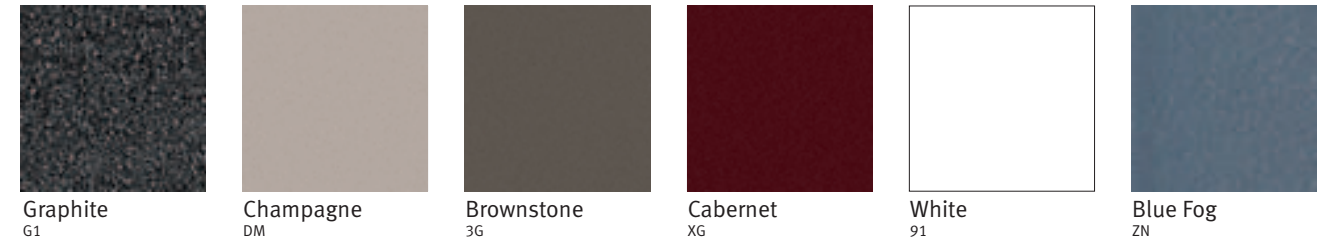

Celle colour choices

Armpad finish colour options

Base / frame finish colour options

Cellular seat and back colour options

Rhythm seat upholstery colour options *

Latitude™ seat and back upholstery colour options *

Xtreme Plus seat upholstery colour options *

Phoenix seat upholstery colour options *

Unity seat upholstery colour options *

Main Line Plus seat upholstery colour options *

*For the full range of fabric colours please refer to the fabric shade cards of Latitude, Phoenix, Unity, Main Line Plus, Rhythm and Xtreme Plus.