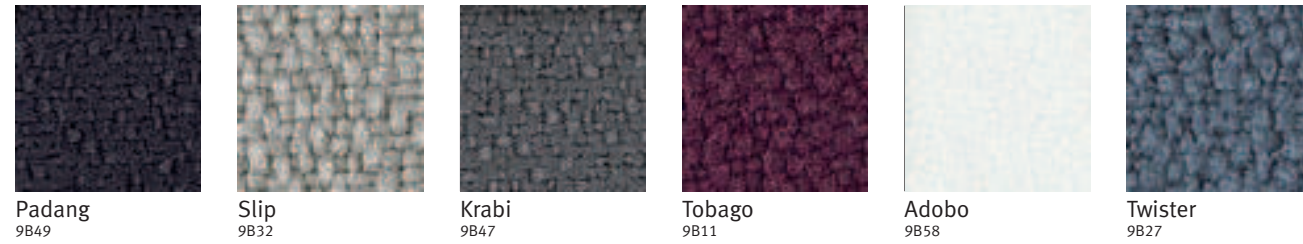

Celle colour choices

Armpad finish colour options

Base / frame finish colour options

Cellular seat and back colour options

Rhythm seat upholstery colour options *

Latitude™ seat and back upholstery colour options *

Xtreme Plus seat upholstery colour options *

Phoenix seat upholstery colour options *

Unity seat upholstery colour options *

Main Line Plus seat upholstery colour options *

*For the full range of fabric colours please refer to the fabric shade cards of Latitude, Phoenix, Unity, Main Line Plus, Rhythm and Xtreme Plus.